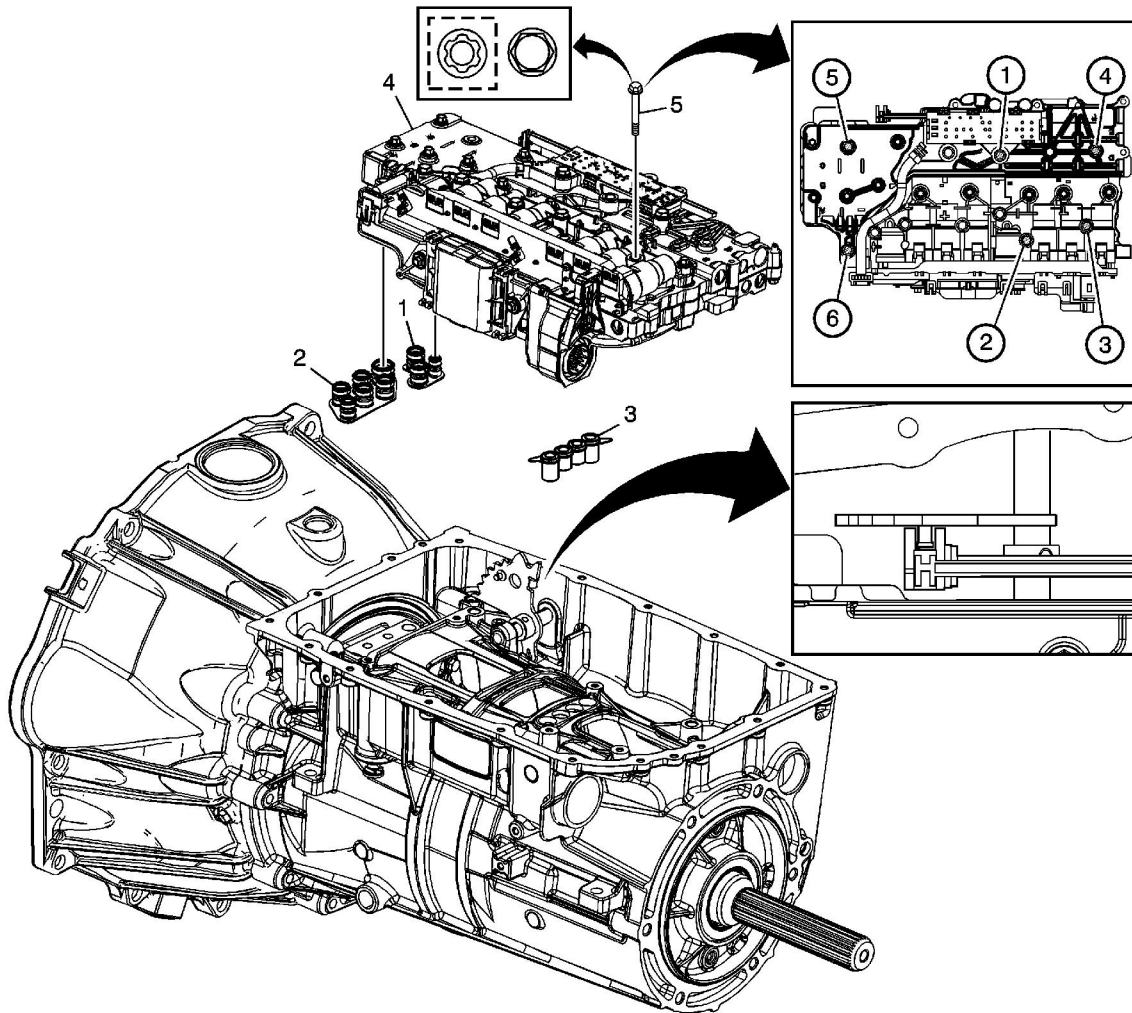

## Control Valve Body Assembly Removal

Callout	Component Name
1	Fluid Pump Seal Assembly
2	Fluid Pump Seal Assembly
3	Centre Support Fluid Passage Seal Assembly
4	Control Valve Body Assembly
5	Bolts M5 x 73 (Quantity: 6)